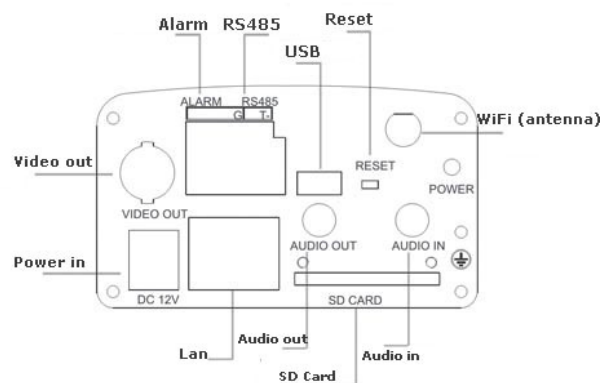

GS-9800-52SD-POE

Box IP Camera Support POE Ethernet Power Supply

Features

- Optimized H.264 video compression algorithm to satisfy the transmission of High Definition video at low network bandwidth, saves storage space, supports Dual-stream.
- D1 High Definition digital video server, fully compatible with Half-D1, CIF and QCIF
- Built-in Web Server to realize remote surveillance, control and setting via IE.
- Support remote software update function
- Bi-directional real time transmission of audio talk-back
- Provide video loss, motion detection and sensor alarm functions
- Provide RS485/RS232 serial port with several built-in high-speed domes and decoder protocols, supports transparent protocols.
- Support image masking, image capturing, SD card.
- Support POE ethernet power supply
- Auto-retrievey function and auto-connection if the network interrupts

Structure