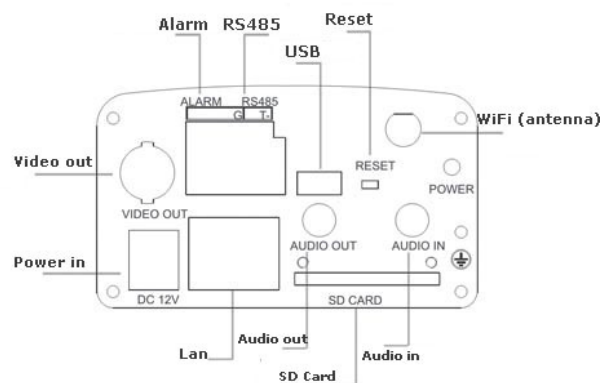

GS-9800-MPC-SD

Box IP Camera Optional POE Ethernet Power Supply

Features

- Optimized H.264 video compression algorithm to satisfy the transmission of High Definition video at low network bandwidth, saves storage space, supports Dual-stream.
- High Definition digital video, fully compatible supporting 1600x1200
- Built-in Web Server to realize remote surveillance, control and setting via IE.
- Support remote software update function
- Bi-directional real time transmission of audio talk-back
- Provide video loss, motion detection and sensor alarm functions
- Provide RS485/RS232 serial port with several built-in high-speed domes and decoder protocols, supports transparent protocols.
- Support image masking, image capturing, SD card.
- **Optional POE ethernet power supply**
- Auto-retrievey function and auto-connection if the network interrupts

Structure