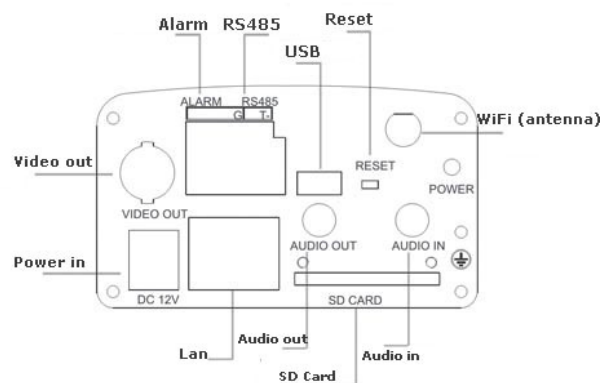

GS-9800-MPS-POE

Box IP Camera Support POE Ethernet Power Supply

Features

- Optimized H.264 video compression algorithm to satisfy the transmission of High Definition video at low network bandwidth, saves storage space, supports Dual-stream.
- High Definition digital video, fully compatible supporting 1280x720
- Built-in Web Server to realize remote surveillance, control and setting via IE.
- Support remote software update function
- Bi-directional real time transmission of audio talk-back
- Provide video loss, motion detection and sensor alarm functions
- Provide RS485/RS232 serial port with several built-in high-speed domes and decoder protocols, supports transparent protocols.
- Support image masking, image capturing, SD card.
- Support POE ethernet power supply
- Auto-retrievey function and auto-connection if the network interrupts

Structure